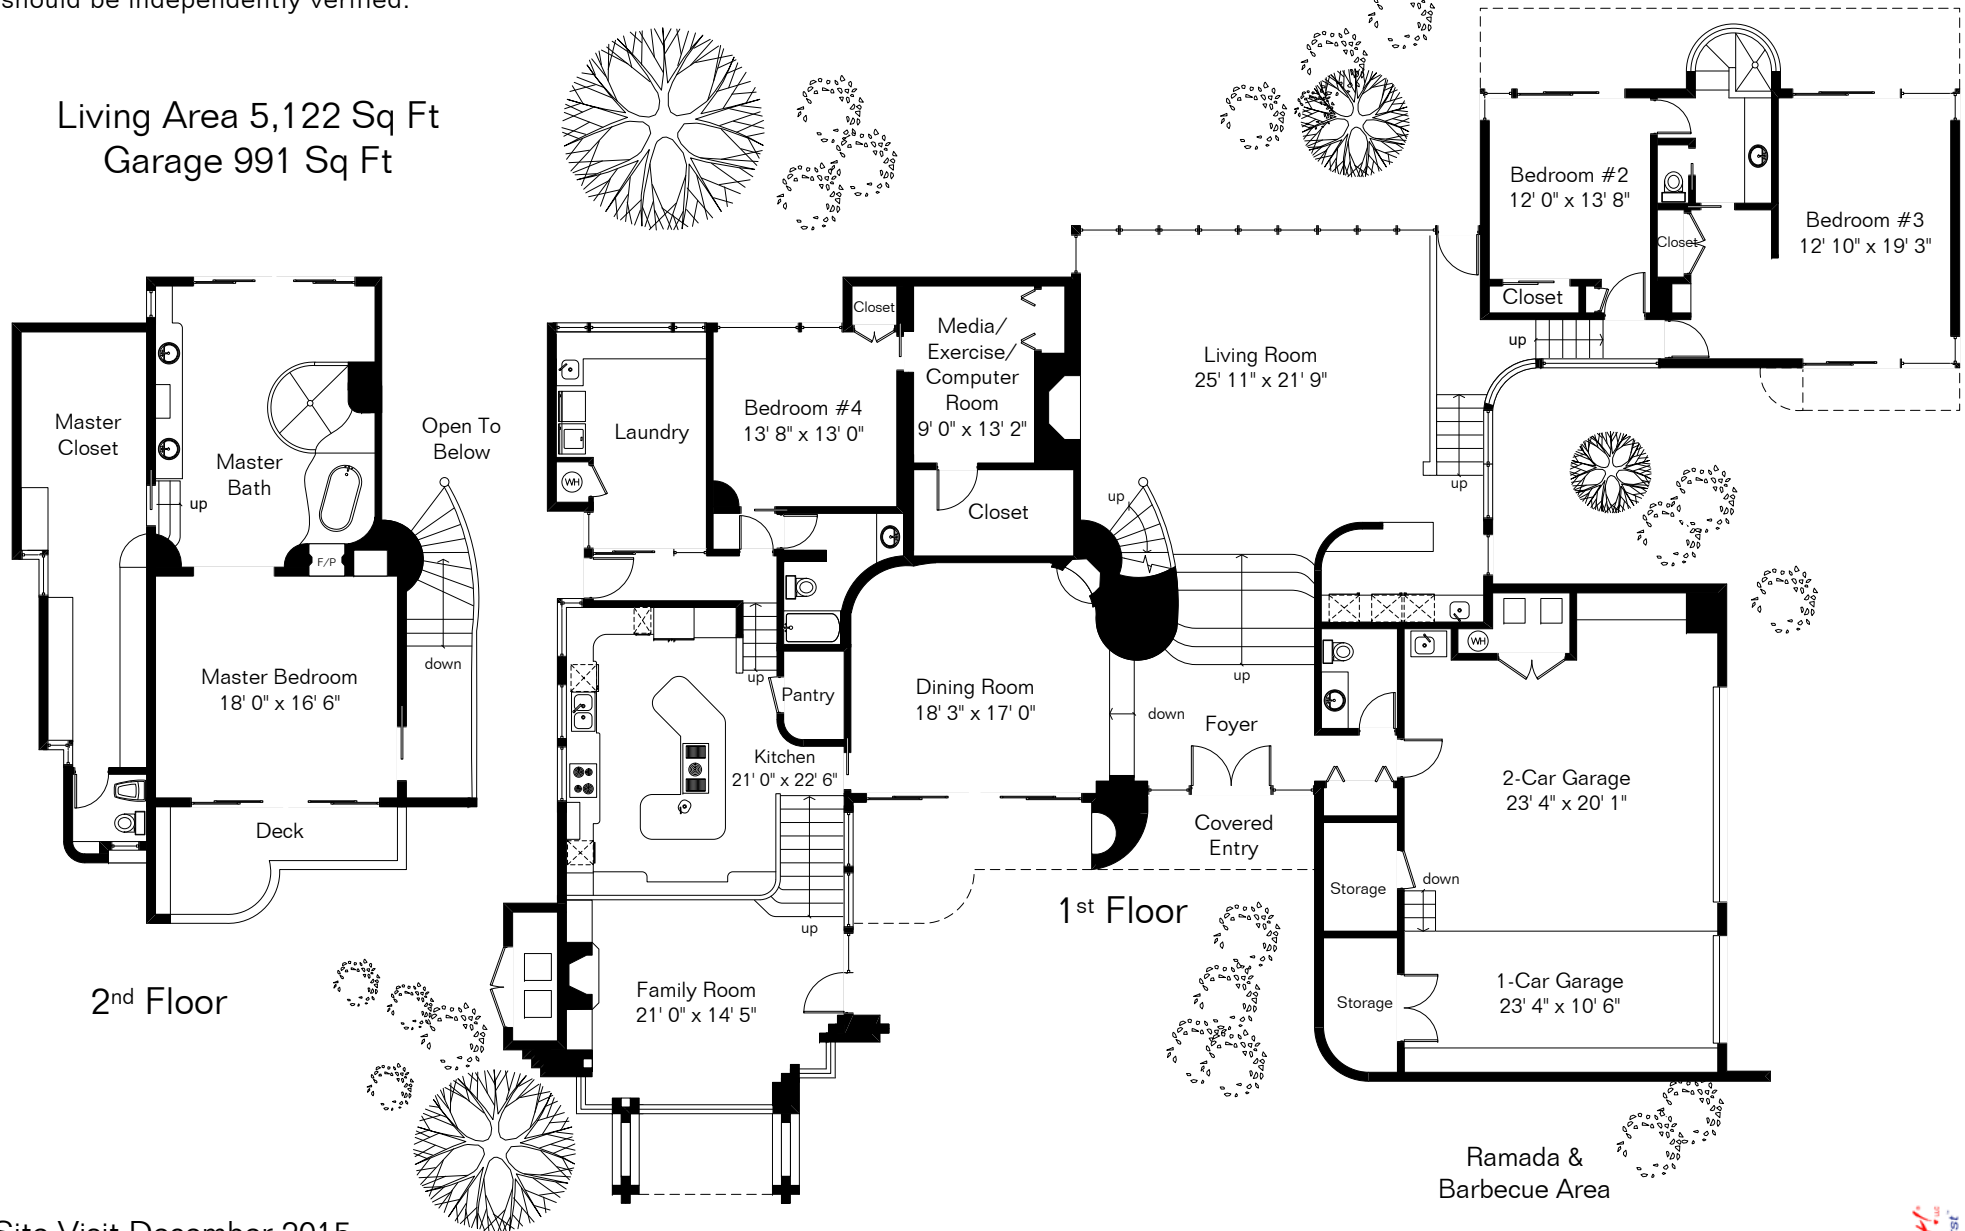

The square footages and room size information are deemed to be reliable but are not guaranteed and should be independently verified.

2551 E Calle Sin Ruido

Living Area 5,122 Sq Ft
Garage 991 Sq Ft

Site Visit December 2015

0 ft. 6 ft. 10 ft. 20 ft.

Pool Area

Copyright 2020 Floor Plans First! LLC
All Rights Reserved.

www.FloorPlansFirst.com

Toll Free (877) 887-1500
Voice (520) 881-1500
Fax (520) 791-7701

Floor Plans First!
See the Floor Plan First!